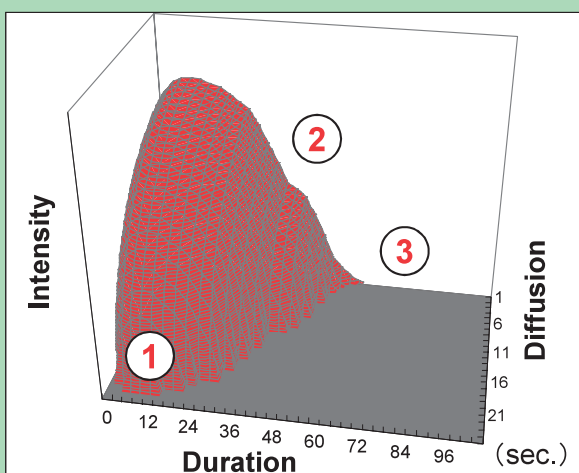

STEVIA TASTE IMPROVER

~Ogawa's Solution for Stevia Taste Improvement~

Ogawa's STEVIA TASTE IMPROVER is a flavor which optimizes the flavor of products containing stevia.

EFFECT

①

Quicken
the sweet taste

②

Enhance
stevia's character
of adding body

③

Cut the
unpleasant aftertaste
of stevia

Stevia*

Stevia* + STEVIA TASTE IMPROVER

* The concentration of 95% rebaudioside A: 0.04% (in solution of citric acid)

FLAVOR LINEUP

Status	Purpose	Form	Product Name	Specifications
NON-HALAL	For colored beverages	Liquid	STEVIA TASTE IMPROVER G-L	- Shelf life: 12 months - Storage condition: Room temperature
		Powder	STEVIA TASTE IMPROVER G-P	
	For clear, uncolored beverages	Liquid	STEVIA TASTE IMPROVER NCR G-L	
		Powder	STEVIA TASTE IMPROVER NCR G-P	
HALAL	For colored beverages	Liquid	STEVIA TASTE IMPROVER OGH15938	

SENSORY EVALUATION

USE LEVEL

The use level of STEVIA TASTE IMPROVER depends on the stevia use level in the final product.

Category	Use Level (Ratio to Stevia)	
	Stevia*	STEVIA TASTE IMPROVER
Acidic Drinks	1.0	Flavored Green Tea: 0.8±0.5
		Carbonated Drink: 1.2±0.5
		Juice Drink: 2.5±1.0
		Yogurt Drink: 2.5±0.5
		Flavored Water: 3.0±0.5
Neutral Drinks	1.0	Black Tea without Milk: 2.0±0.5
		Black Tea with Milk: 3.0±1.0
		Coffee without Milk: 3.5±0.5
		Coffee with Milk: 5.5±1.0
Ice Cream	1.0	4.0±1.0
Cookie	1.0	5.0±1.0
Tabletop Sweetener	1.0	5.5±1.0