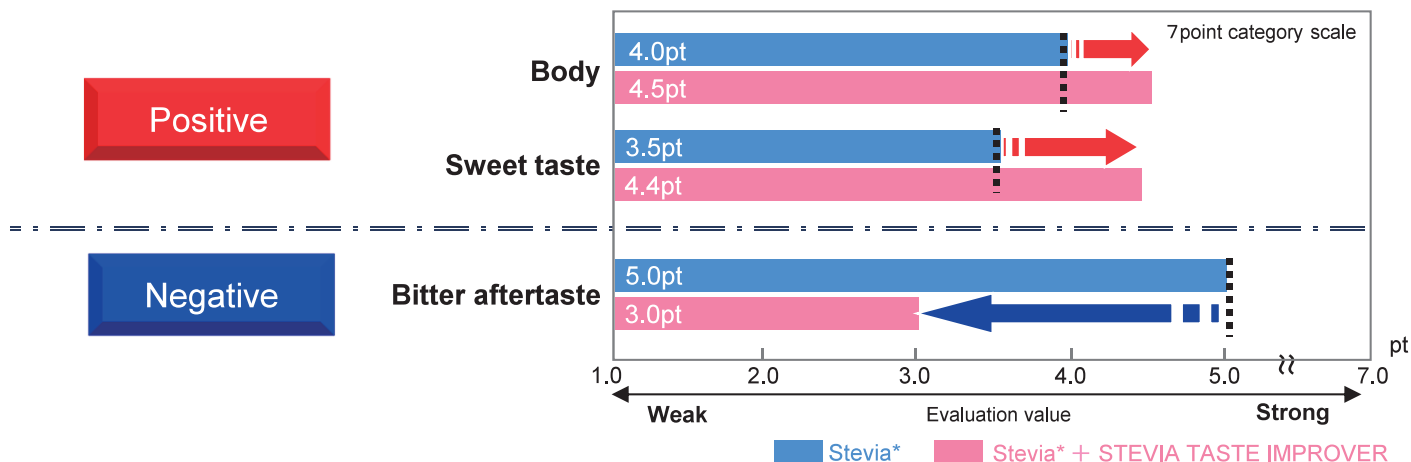

③

Cut the
unpleasant aftertaste
of stevia

Stevia*

Stevia* + STEVIA TASTE IMPROVER

* The concentration of 95% rebaudioside A: 0.04% (in solution of citric acid)

FLAVOR LINEUP

Status	Purpose	Form	Product Name	Specifications
NON-HALAL	For colored beverages	Liquid	STEVIA TASTE IMPROVER G-L	- Shelf life: 12 months - Storage condition: Room temperature
		Powder	STEVIA TASTE IMPROVER G-P	
	For clear, uncolored beverages	Liquid	STEVIA TASTE IMPROVER NCR G-L	
		Powder	STEVIA TASTE IMPROVER NCR G-P	
HALAL	For colored beverages	Liquid	STEVIA TASTE IMPROVER OGH15938	

SENSORY EVALUATION

USE LEVEL

The use level of STEVIA TASTE IMPROVER depends on the stevia use level in the final product.

Category	Use Level (Ratio to Stevia)	
	Stevia*	STEVIA TASTE IMPROVER
Acidic Drinks	1.0	Flavored Green Tea: 0.8±0.5
		Carbonated Drink: 1.2±0.5
		Juice Drink: 2.5±1.0
		Yogurt Drink: 2.5±0.5
		Flavored Water: 3.0±0.5
Neutral Drinks	1.0	Black Tea without Milk: 2.0±0.5
		Black Tea with Milk: 3.0±1.0
		Coffee without Milk: 3.5±0.5
		Coffee with Milk: 5.5±1.0
Ice Cream	1.0	4.0±1.0
Cookie	1.0	5.0±1.0
Tabletop Sweetener	1.0	5.5±1.0